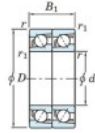

Deep groove ball bearing single row 7317-DT-JTEKT - 7317-DT-JTEKT

<https://www.123bearing.ie/bearing-housing/deep-groove-bearing/single-row/7317-dt-jtekt>

Boundary dimensions

Bearing No.	Boundary dimensions(mm)						Basic load ratings(kN)		Fatigue load factor	Limiting speeds(min-1)
	d	D	B	r1(mm)	r2(mm)	Cr	Cor	fu	Grease Lub.	
7317DT	85	180	82	3	1.1	322	265	15.9	-	2800

PRODUCT FEATURES

Brand	JTEKT
N° Ean13	4549250202087
Inside diameter	85 mm
Outside diameter	180 mm
Thickness	82 mm
Limiting speed	2800 rpm
Dynamic load	322 kN
Static load	265 kN
Packaging	1

contact@123bearing.ie

+33 359 36 04 90

CRT4 de Lesquin 60 Rue Du Haut De Sainghin 59273 Fretin FRANCE