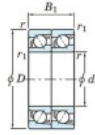

Deep groove ball bearing single row 7308-DT-JTEKT - 7308-DT-JTEKT

<https://www.123bearing.ie/bearing-housing/deep-groove-bearing/single-row/7308-dt-jtekt>

Boundary dimensions

Bearing No.	Boundary dimensions (mm)					Basic load ratings (kN)		Fatigue load factor		Limiting speeds (min⁻¹)
	d	D	B	r (mm)	r1 (mm)	Cr	C0r	C0i	10	
7308DT	40	90	46	1.5	1	99.1	65.9	4.6	-	5900

PRODUCT FEATURES

Brand	JTEKT
N° Ean13	3616060654878
Inside diameter	40 mm
Outside diameter	90 mm
Thickness	46 mm
Limiting speed	5900 rpm
Dynamic load	99.1 kN
Static load	65.9 kN
Packaging	1

contact@123bearing.ie

+33 359 36 04 90

CRT4 de Lesquin 60 Rue Du Haut De Sainghin 59273 Fretin FRANCE