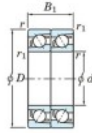

Deep groove ball bearing single row 7204-DT-JTEKT - 7204-DT-JTEKT

<https://www.123bearing.ie/bearing-housing/deep-groove-bearing/single-row/7204-dt-jtekt>

Boundary dimensions

Bearing No.	Boundary dimensions(mm)					Basic load ratings(kN)		Fatigue load limit(kN)		Factor	Limiting speeds(min-1)
	d	D	B	r1(mm)	r2(mm)	Cr	Cor	C0r	U0		
7204DT	20	47	28	1	0.6	31.2	18.3	1.25	-	-	11000

PRODUCT FEATURES

Brand	JTEKT
N° Ean13	3616060654748
Inside diameter	20 mm
Outside diameter	47 mm
Thickness	28 mm
Limiting speed	11000 rpm
Dynamic load	31.2 kN
Static load	18.3 kN
Packaging	1

contact@123bearing.ie

+33 359 36 04 90

CRT4 de Lesquin 60 Rue Du Haut De Sainghin 59273 Fretin FRANCE