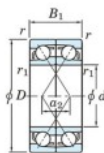

## Deep groove ball bearing single row 7072-DF-FY-JTEKT - 7072-DF-FY-JTEKT

<https://www.123bearing.ie/bearing-housing/deep-groove-bearing/single-row/7072-df-fy-jtekt>

Boundary dimensions

Wider ball bearings Face to face (DF)

Bearing No.	Boundary dimensions(mm)					Basic load ratings(kN)		Fatigue	load	factor	Limiting
	d	D	B	r1(min)	r1(max)	C <sub>0r</sub>	C <sub>0R</sub>	C <sub>0r</sub>	f <sub>0</sub>	Grease lub.	speeds(min-1)
7072DF FY	360	540	164	5	-	1050	1830	44.5	-	-	800

## PRODUCT FEATURES

Brand	JTEKT
N° Ean13	3616060654519
Inside diameter	360 mm
Outside diameter	540 mm
Thickness	164 mm
Limiting speed	800 rpm
Dynamic load	1050 kN
Static load	1830 kN
Packaging	1

[contact@123bearing.ie](mailto:contact@123bearing.ie)