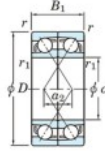

Deep groove ball bearing single row 7064-BDF-FY-JTEKT - 7064-BDF-FY-JTEKT

<https://www.123bearing.ie/bearing-housing/deep-groove-bearing/single-row/7064-bdf-fy-jtekt>

Boundary dimensions

Model ball bearings Face to face (DF)

Bearing No.	Boundary dimensions(mm)					Basic load ratings(kN)		Fatigue load factor		Limiting speeds(min-1)
	d	D	B	r1(min)	r1(max)	C _r	C _{0r}	f ₀	f ₀	Grease lub.
7064BDF FY	320	480	148	4	-	795	1300	33.6	-	710

PRODUCT FEATURES

Brand	JTEKT
N° Ean13	3616060654465
Inside diameter	320 mm
Inside diameter	12.598" inch
Outside diameter	480 mm
Outside diameter	18.898" inch
Thickness	148 mm
Thickness	5.827" inch
Limiting speed	710 rpm
Dynamic load	795 kN
Static load	1300 kN
Packaging	1