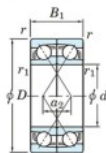

## Deep groove ball bearing single row 7064-BDF-FY-JTEKT - 7064-BDF-FY-JTEKT

<https://www.123bearing.ie/bearing-housing/deep-groove-bearing/single-row/7064-bdf-fy-jtekt>

Boundary dimensions

Model ball bearings Face to face (DF)

| Bearing No. | Boundary dimensions(mm) |     |     |         |         | Basic load ratings(kN) |                 | Fatigue load limit(kN) |                | Limiting speeds(min-1) |
|-------------|-------------------------|-----|-----|---------|---------|------------------------|-----------------|------------------------|----------------|------------------------|
|             | d                       | D   | B   | r1(min) | r1(max) | C <sub>r</sub>         | C <sub>0r</sub> | C <sub>0r</sub>        | f <sub>0</sub> |                        |
| 7064BDF FY  | 320                     | 480 | 148 | 4       | -       | 795                    | 1300            | 33.6                   | -              | 710                    |

### PRODUCT FEATURES

|                  |               |
|------------------|---------------|
| Brand            | JTEKT         |
| N° Ean13         | 3616060654465 |
| Inside diameter  | 320 mm        |
| Inside diameter  | 12.598" inch  |
| Outside diameter | 480 mm        |
| Outside diameter | 18.898" inch  |
| Thickness        | 148 mm        |
| Thickness        | 5.827" inch   |
| Limiting speed   | 710 rpm       |
| Dynamic load     | 795 kN        |
| Static load      | 1300 kN       |
| Packaging        | 1             |