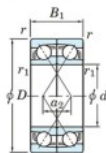

Deep groove ball bearing single row 7064-BDF-FY-JTEKT - 7064-BDF-FY-JTEKT

<https://www.123bearing.ie/bearing-housing/deep-groove-bearing/single-row/7064-bdf-fy-jtekt>

Boundary dimensions

Model ball bearings Face to face (DF)

Bearing No.	Boundary dimensions(mm)					Basic load ratings(kN)		Fatigue load factor		Limiting speeds(min-1)
	d	D	B	r (min)	r1 (min)	C _r	C _{0r}	f ₀	f ₀	Grease lub
7064BDF FY	320	480	148	4	-	795	1300	33.6	-	710

PRODUCT FEATURES

Brand	JTEKT
N° Ean13	3616060654465
Inside diameter	320 mm
Inside diameter	12.598" inch
Outside diameter	480 mm
Outside diameter	18.898" inch
Thickness	148 mm
Thickness	5.827" inch
Limiting speed	710 rpm
Dynamic load	795 kN
Static load	1300 kN
Packaging	1