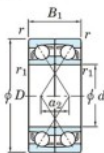

Deep groove ball bearing single row 7064-BDF-FY-JTEKT - 7064-BDF-FY-JTEKT

<https://www.123bearing.ie/bearing-housing/deep-groove-bearing/single-row/7064-bdf-fy-jtekt>

Boundary dimensions

Model ball bearings Face to face (DF)

Bearing No.	Boundary dimensions(mm)					Basic load ratings(kN)		Fatigue load factor		Limiting speeds(min-1)
	d	D	B	r (min)	r1 (min)	C _r	C _{0r}	f ₀	f ₀	Grease lub.
7064BDF FY	320	480	148	4	-	795	1300	33.6	-	710

PRODUCT FEATURES

Brand	JTEKT
N° Ean13	3616060654465
Inside diameter	320 mm
Inside diameter	12.598" inch
Outside diameter	480 mm
Outside diameter	18.898" inch
Thickness	148 mm
Thickness	5.827" inch
Limiting speed	710 rpm
Dynamic load	795 kN
Static load	1300 kN
Packaging	1