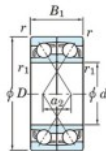

Deep groove ball bearing single row 7064-BDF-FY-JTEKT - 7064-BDF-FY-JTEKT

<https://www.123bearing.ie/bearing-housing/deep-groove-bearing/single-row/7064-bdf-fy-jtekt>

Boundary dimensions

Model ball bearings Face to face (DF)

Bearing No.	Boundary dimensions(mm)					Basic load ratings(kN)		Fatigue load factor		Limiting speeds(min-1)
	d	D	B	r1(min)	r2(min)	C _r	C _{0r}	f ₀	f ₀	Grease lub.
7064BDF FY	320	480	148	4	-	795	1300	33.6	-	710

PRODUCT FEATURES

Brand	JTEKT
N° Ean13	3616060654465
Inside diameter	320 mm
Inside diameter	12.598" inch
Outside diameter	480 mm
Outside diameter	18.898" inch
Thickness	148 mm
Thickness	5.827" inch
Limiting speed	710 rpm
Dynamic load	795 kN
Static load	1300 kN
Packaging	1