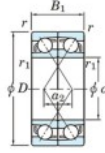

Deep groove ball bearing single row 7064-BDF-FY-JTEKT - 7064-BDF-FY-JTEKT

<https://www.123bearing.ie/bearing-housing/deep-groove-bearing/single-row/7064-bdf-fy-jtekt>

Boundary dimensions

Model ball bearings Face to face (DF)

| Bearing No. | Boundary dimensions(mm) | | | | | Basic load ratings(kN) | | Fatigue load factor | | Limiting speeds(min-1) |
|-------------|-------------------------|-----|-----|---------|----------|------------------------|-----------------|---------------------|----------------|------------------------|
| | d | D | B | r (min) | r1 (min) | C _r | C _{0r} | f ₀ | f ₀ | Grease lub. |
| 7064BDF FY | 320 | 480 | 148 | 4 | - | 795 | 1300 | 33.6 | - | 710 |

PRODUCT FEATURES

| | |
|------------------|---------------|
| Brand | JTEKT |
| N° Ean13 | 3616060654465 |
| Inside diameter | 320 mm |
| Inside diameter | 12.598" inch |
| Outside diameter | 480 mm |
| Outside diameter | 18.898" inch |
| Thickness | 148 mm |
| Thickness | 5.827" inch |
| Limiting speed | 710 rpm |
| Dynamic load | 795 kN |
| Static load | 1300 kN |
| Packaging | 1 |