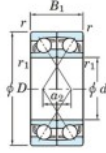

## Deep groove ball bearing single row 7064-BDF-FY-JTEKT - 7064-BDF-FY-JTEKT

<https://www.123bearing.ie/bearing-housing/deep-groove-bearing/single-row/7064-bdf-fy-jtekt>

Boundary dimensions

Model ball bearings Face to face (DF)

Bearing No.	Boundary dimensions(mm)					Basic load ratings(kN)		Fatigue load limit(kN)		Limiting speeds(min-1)
	d	D	B	r (min)	r1 (min)	C <sub>r</sub>	C <sub>0r</sub>	C <sub>0r</sub>	f <sub>0</sub>	
7064BDF FY	320	480	148	4	-	795	1300	33.6	-	710

### PRODUCT FEATURES

Brand	JTEKT
N° Ean13	3616060654465
Inside diameter	320 mm
Inside diameter	12.598" inch
Outside diameter	480 mm
Outside diameter	18.898" inch
Thickness	148 mm
Thickness	5.827" inch
Limiting speed	710 rpm
Dynamic load	795 kN
Static load	1300 kN
Packaging	1