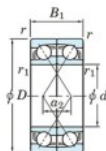

## Deep groove ball bearing single row 7064-BDF-FY-JTEKT - 7064-BDF-FY-JTEKT

<https://www.123bearing.ie/bearing-housing/deep-groove-bearing/single-row/7064-bdf-fy-jtekt>

Boundary dimensions

Model ball bearings Face to face (DF)

Bearing No.	Boundary dimensions(mm)					Basic load ratings(kN)		Fatigue load limit(kN)		Limiting speeds(min-1)
	d	D	B	r (min)	r1 (min)	C <sub>r</sub>	C <sub>0r</sub>	C <sub>0r</sub>	f <sub>0</sub>	
7064BDF FY	320	480	148	4	-	795	1300	33.6	-	710

### PRODUCT FEATURES

Brand	JTEKT
N° Ean13	3616060654465
Inside diameter	320 mm
Inside diameter	12.598" inch
Outside diameter	480 mm
Outside diameter	18.898" inch
Thickness	148 mm
Thickness	5.827" inch
Limiting speed	710 rpm
Dynamic load	795 kN
Static load	1300 kN
Packaging	1