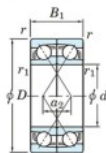

Deep groove ball bearing single row 7064-BDF-FY-JTEKT - 7064-BDF-FY-JTEKT

<https://www.123bearing.ie/bearing-housing/deep-groove-bearing/single-row/7064-bdf-fy-jtekt>

Boundary dimensions

Model ball bearings Face to face (DF)

| Bearing No. | Boundary dimensions(mm) | | | | | Basic load ratings(kN) | | Fatigue load factor | | Limiting speeds(min-1) |
|-------------|-------------------------|-----|-----|---------|----------|------------------------|-----------------|---------------------|----------------|------------------------|
| | d | D | B | r (min) | r1 (min) | C _r | C _{0r} | f ₀ | f ₀ | Grease lub. |
| 7064BDF FY | 320 | 480 | 148 | 4 | - | 795 | 1300 | 33.6 | - | 710 |

PRODUCT FEATURES

| | |
|------------------|---------------|
| Brand | JTEKT |
| N° Ean13 | 3616060654465 |
| Inside diameter | 320 mm |
| Inside diameter | 12.598" inch |
| Outside diameter | 480 mm |
| Outside diameter | 18.898" inch |
| Thickness | 148 mm |
| Thickness | 5.827" inch |
| Limiting speed | 710 rpm |
| Dynamic load | 795 kN |
| Static load | 1300 kN |
| Packaging | 1 |