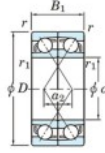

Deep groove ball bearing single row 7064-BDF-FY-JTEKT - 7064-BDF-FY-JTEKT

<https://www.123bearing.ie/bearing-housing/deep-groove-bearing/single-row/7064-bdf-fy-jtekt>

Boundary dimensions

Model ball bearings Face to face (DF)

Bearing No.	Boundary dimensions(mm)					Basic load ratings(kN)		Fatigue load factor		Limiting speeds(min-1)
	d	D	B	r (min)	r1 (min)	C _r	C _{0r}	f ₀	f ₀	Grease lub.
7064BDF FY	320	480	148	4	-	795	1300	33.6	-	710

PRODUCT FEATURES

Brand	JTEKT
N° Ean13	3616060654465
Inside diameter	320 mm
Inside diameter	12.598" inch
Outside diameter	480 mm
Outside diameter	18.898" inch
Thickness	148 mm
Thickness	5.827" inch
Limiting speed	710 rpm
Dynamic load	795 kN
Static load	1300 kN
Packaging	1