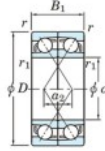

## Deep groove ball bearing single row 7064-BDF-FY-JTEKT - 7064-BDF-FY-JTEKT

<https://www.123bearing.ie/bearing-housing/deep-groove-bearing/single-row/7064-bdf-fy-jtekt>

Boundary dimensions

Model ball bearings Face to face (DF)

Bearing No.	Boundary dimensions(mm)					Basic load ratings(kN)		Fatigue load factor		Limiting speeds(min-1)
	d	D	B	r (min)	r1 (min)	C <sub>r</sub>	C <sub>0r</sub>	f <sub>0</sub>	f <sub>0</sub>	Grease lub.
7064BDF FY	320	480	148	4	-	795	1300	33.6	-	710

### PRODUCT FEATURES

Brand	JTEKT
N° Ean13	3616060654465
Inside diameter	320 mm
Inside diameter	12.598" inch
Outside diameter	480 mm
Outside diameter	18.898" inch
Thickness	148 mm
Thickness	5.827" inch
Limiting speed	710 rpm
Dynamic load	795 kN
Static load	1300 kN
Packaging	1