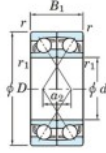

Deep groove ball bearing single row 7064-BDF-FY-JTEKT - 7064-BDF-FY-JTEKT

<https://www.123bearing.ie/bearing-housing/deep-groove-bearing/single-row/7064-bdf-fy-jtekt>

Boundary dimensions

Model ball bearings Face to face (DF)

Bearing No.	Boundary dimensions(mm)					Basic load ratings(kN)		Fatigue load factor		Limiting speeds(min-1)
	d	D	B	r (min)	r1 (min)	C _r	C _{0r}	f ₀	f ₀	Grease lub
7064BDF FY	320	480	148	4	-	795	1300	33.6	-	710

PRODUCT FEATURES

Brand	JTEKT
N° Ean13	3616060654465
Inside diameter	320 mm
Inside diameter	12.598" inch
Outside diameter	480 mm
Outside diameter	18.898" inch
Thickness	148 mm
Thickness	5.827" inch
Limiting speed	710 rpm
Dynamic load	795 kN
Static load	1300 kN
Packaging	1