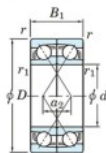

## Deep groove ball bearing single row 7064-BDF-FY-JTEKT - 7064-BDF-FY-JTEKT

<https://www.123bearing.ie/bearing-housing/deep-groove-bearing/single-row/7064-bdf-fy-jtekt>

Boundary dimensions

Model ball bearings Face to face (DF)

Bearing No.	Boundary dimensions(mm)					Basic load ratings(kN)		Fatigue load limit(kN)		Limiting speeds(min-1)
	d	D	B	r (min)	r1 (min)	C <sub>r</sub>	C <sub>0r</sub>	C <sub>0r</sub>	f <sub>0</sub>	
7064BDF FY	320	480	148	4	-	795	1300	33.6	-	710

### PRODUCT FEATURES

Brand	JTEKT
N° Ean13	3616060654465
Inside diameter	320 mm
Inside diameter	12.598" inch
Outside diameter	480 mm
Outside diameter	18.898" inch
Thickness	148 mm
Thickness	5.827" inch
Limiting speed	710 rpm
Dynamic load	795 kN
Static load	1300 kN
Packaging	1