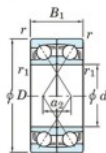

Deep groove ball bearing single row 7064-BDF-FY-JTEKT - 7064-BDF-FY-JTEKT

<https://www.123bearing.ie/bearing-housing/deep-groove-bearing/single-row/7064-bdf-fy-jtekt>

Boundary dimensions

Model ball bearings Face to face (DF)

Bearing No.	Boundary dimensions(mm)					Basic load ratings(kN)		Fatigue load factor		Limiting speeds(min-1)
	d	D	B	r1(min)	r1(max)	C _r	C _{0r}	f ₀	f ₀	Grease lub.
7064BDF FY	320	480	148	4	-	795	1300	33.6	-	710

PRODUCT FEATURES

Brand	JTEKT
N° Ean13	3616060654465
Inside diameter	320 mm
Inside diameter	12.598" inch
Outside diameter	480 mm
Outside diameter	18.898" inch
Thickness	148 mm
Thickness	5.827" inch
Limiting speed	710 rpm
Dynamic load	795 kN
Static load	1300 kN
Packaging	1