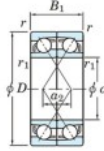

Deep groove ball bearing single row 7064-BDF-FY-JTEKT - 7064-BDF-FY-JTEKT

<https://www.123bearing.ie/bearing-housing/deep-groove-bearing/single-row/7064-bdf-fy-jtekt>

Boundary dimensions

Model ball bearings Face to face (DF)

Bearing No.	Boundary dimensions(mm)					Basic load ratings(kN)		Fatigue load factor		Limiting speeds(min-1)
	d	D	B	r (min)	r1 (min)	C _r	C _{0r}	f ₀	f ₀	Grease lub.
7064BDF FY	320	480	148	4	-	795	1300	33.6	-	710

PRODUCT FEATURES

Brand	JTEKT
N° Ean13	3616060654465
Inside diameter	320 mm
Inside diameter	12.598" inch
Outside diameter	480 mm
Outside diameter	18.898" inch
Thickness	148 mm
Thickness	5.827" inch
Limiting speed	710 rpm
Dynamic load	795 kN
Static load	1300 kN
Packaging	1