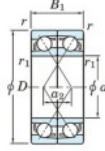

Deep groove ball bearing single row 7056-BDF-FY-JTEKT - 7056-BDF-FY-JTEKT

<https://www.123bearing.ie/bearing-housing/deep-groove-bearing/single-row/7056-bdf-fy-jtekt>

Boundary dimensions

4 Balls (4) Bearings Face to face (DF)

Bearing No.	Boundary dimensions(mm)					Basic load ratings(kN)		Fatigue load limit(kN)		factor	Limiting speeds(min-1)
	d	D	B	r (min)	r1 (min)	C _r	C _{0r}	C _u	f ₀		
7056BDF FY	280	420	130	4	-	623	906	26.2	-	-	850

PRODUCT FEATURES

Brand	JTEKT
N° Ean13	3616060654410
Inside diameter	280 mm
Outside diameter	420 mm
Thickness	130 mm
Limiting speed	850 rpm
Dynamic load	623 kN
Static load	906 kN
Packaging	1

contact@123bearing.ie