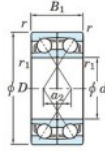

## Deep groove ball bearing single row 7240-DF-FY-JTEKT - 7240-DF-FY-JTEKT

<https://www.123bearing.ie/bearing-housing/deep-groove-bearing/single-row/7240-df-fy-jtekt>

Boundary dimensions

Angular ball bearings Face to face (DF)

Bearing No.	Boundary dimensions(mm)					Basic load ratings(kN)		Fatigue load limit(kN)	factor	Limiting speeds(min-1)
	d	D	B	r (mm)	r1 (mm)	Cr	C0r	Cu	f0	Grease Lub.
7240DF FY	200	360	116	4	-	658	847	26.2	-	1500

## PRODUCT FEATURES

Brand	JTEKT
N° Ean13	3616060654281
Inside diameter	200 mm
Outside diameter	360 mm
Thickness	116 mm
Limiting speed	1500 rpm
Dynamic load	658 kN
Static load	847 kN
Packaging	1

[contact@123bearing.ie](mailto:contact@123bearing.ie)