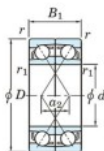

Deep groove ball bearing single row 7040-DF-FY-JTEKT - 7040-DF-FY-JTEKT

<https://www.123bearing.ie/bearing-housing/deep-groove-bearing/single-row/7040-df-fy-jtekt>

Boundary dimensions

Angular ball bearings Face to face (DF)

| Bearing No. | Boundary dimensions(mm) | | | | | | Basic load ratings(kN) | | Fatigue load factor | | Limiting speeds(min-1) |
|-------------|-------------------------|-----|-----|--------|--------|-----|------------------------|----|---------------------|-------------|------------------------|
| | d | D | B | r1(mm) | r2(mm) | Cr | Cor | Cu | f0 | Grease lub. | |
| 7040DF FY | 200 | 310 | 102 | 2.1 | - | 495 | 618 | 20 | - | 1700 | |

PRODUCT FEATURES

| | |
|------------------|---------------|
| Brand | JTEKT |
| N° Ean13 | 3616060654250 |
| Inside diameter | 200 mm |
| Outside diameter | 310 mm |
| Thickness | 102 mm |
| Limiting speed | 1700 rpm |
| Dynamic load | 495 kN |
| Static load | 618 kN |
| Packaging | 1 |