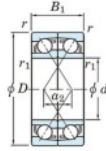

## Deep groove ball bearing single row 7338-BDF-FY-JTEKT - 7338-BDF-FY-JTEKT

<https://www.123bearing.ie/bearing-housing/deep-groove-bearing/single-row/7338-bdf-fy-jtekt>

Boundary dimensions

Profile of bearings Face to face (DF)

Bearing No.	Boundary dimensions(mm)					Basic load ratings(kN)		Fatigue load factor		Limiting speeds(min-1)
	d	D	B	r1(mm)	r1(mm)	Cr	Co	Cu	f0	Grease lub.
7338BDF FY	190	400	156	5	-	835	1100	33	-	1100

### PRODUCT FEATURES

Brand	JTEKT
N° Ean13	3616060654212
Inside diameter	190 mm
Outside diameter	400 mm
Thickness	156 mm
Limiting speed	1100 rpm
Dynamic load	835 kN
Static load	1100 kN
Packaging	1

[contact@123bearing.ie](mailto:contact@123bearing.ie)