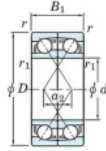

Deep groove ball bearing single row 7038-BDF-FY-JTEKT - 7038-BDF-FY-JTEKT

<https://www.123bearing.ie/bearing-housing/deep-groove-bearing/single-row/7038-bdf-fy-jtekt>

Boundary dimensions

Single row bearings Face to face (FF)

Bearing No.	Boundary dimensions(mm)					Basic load ratings(kN)			Fatigue load factor	Limiting speeds(min-1)
	d	D	B	r1(mm)	r1(mm)	Cr	Cor	Cu	f0	Grease lub.
7038BDF FY	190	290	92	2.1	-	395	483	16.3	-	1400

PRODUCT FEATURES

Brand	JTEKT
N° Ean13	3616060654151
Inside diameter	190 mm
Outside diameter	290 mm
Thickness	92 mm
Limiting speed	1400 rpm
Dynamic load	395 kN
Static load	483 kN
Packaging	1

contact@123bearing.ie