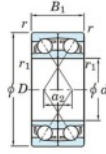

Deep groove ball bearing single row 7236-BDF-FY-JTEKT - 7236-BDF-FY-JTEKT

<https://www.123bearing.ie/bearing-housing/deep-groove-bearing/single-row/7236-bdf-fy-jtekt>

Boundary dimensions

Single row bearings Face to face (FF)

Bearing No.	Boundary dimensions(mm)					Basic load ratings(kN)		Fatigue load limit(kN)	factor	Limiting speeds(min-1)
	d	D	B	r1(min)	r2(min)	Cr	Cor	C0r	f0	Grease Lub.
7236BDF FY	180	320	104	4	-	538	657	21.5	-	1300

PRODUCT FEATURES

Brand	JTEKT
N° Ean13	3616060654090
Inside diameter	180 mm
Inside diameter	7.087" inch
Outside diameter	320 mm
Outside diameter	12.598" inch
Thickness	104 mm
Thickness	4.094" inch
Limiting speed	1300 rpm
Dynamic load	538 kN
Static load	657 kN
Packaging	1