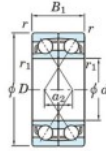

Deep groove ball bearing single row 7036-CDF-FY-JTEKT - 7036-CDF-FY-JTEKT

<https://www.123bearing.ie/bearing-housing/deep-groove-bearing/single-row/7036-cdf-fy-jtekt>

Boundary dimensions

Single ball bearings Face to face (FF)

Bearing No.	Boundary dimensions(mm)					Basic load ratings(kN)		Fatigue load factor		Limiting speeds(min-1)
	d	D	B	r1(min)	r1(max)	Cr	Cor	Cu	f0	Grease lub.
7036CDF FY	180	280	92	2.1	-	473	553	20.7	15.7	2600

PRODUCT FEATURES

Brand	JTEKT
N° Ean13	3616060654083
Inside diameter	180 mm
Inside diameter	7.087" inch
Outside diameter	280 mm
Outside diameter	11.024" inch
Thickness	92 mm
Thickness	3.622" inch
Limiting speed	2600 rpm
Dynamic load	473 kN
Static load	553 kN
Packaging	1