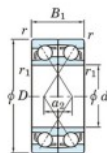

Deep groove ball bearing single row 7034-CDF-FY-JTEKT - 7034-CDF-FY-JTEKT

<https://www.123bearing.ie/bearing-housing/deep-groove-bearing/single-row/7034-cdf-fy-jtekt>

Boundary dimensions

Single ball bearings Face to face (FF)

Bearing No.	Boundary dimensions(mm)					Basic load ratings(kN)		Fatigue load factor		Limiting speeds(min-1)
	d	D	B	r1(min)	r1(max)	Cr	Cor	ff	f0	Grease lub.
7034CDF FY	170	260	84	2.1	-	415	469	17.9	15.9	2900

PRODUCT FEATURES

Brand	JTEKT
N° Ean13	3616060653970
Inside diameter	170 mm
Inside diameter	6.693" inch
Outside diameter	260 mm
Outside diameter	10.236" inch
Thickness	84 mm
Thickness	3.307" inch
Limiting speed	2900 rpm
Dynamic load	415 kN
Static load	469 kN
Packaging	1