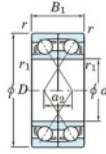

## Deep groove ball bearing single row 7034-CDF-FY-JTEKT - 7034-CDF-FY-JTEKT

<https://www.123bearing.ie/bearing-housing/deep-groove-bearing/single-row/7034-cdf-fy-jtekt>

Boundary dimensions

Single ball bearings Face to face (FF)

Bearing No.	Boundary dimensions(mm)					Basic load ratings(kN)		Fatigue load factor		Limiting speeds(min-1)
	d	D	B	r1(min)	r2(min)	Cr	Cor	f0	f0	Grease lub.
7034CDF FY	170	260	84	2.1	-	415	469	17.9	15.9	2900

## PRODUCT FEATURES

Brand	JTEKT
N° Ean13	3616060653970
Inside diameter	170 mm
Outside diameter	260 mm
Thickness	84 mm
Limiting speed	2900 rpm
Dynamic load	415 kN
Static load	469 kN
Packaging	1

[contact@123bearing.ie](mailto:contact@123bearing.ie)