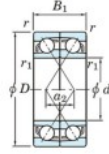

## Deep groove ball bearing single row 7332-CDF-FY-JTEKT - 7332-CDF-FY-JTEKT

<https://www.123bearing.ie/bearing-housing/deep-groove-bearing/single-row/7332-cdf-fy-jtekt>

Boundary dimensions

4 Balls Ball Bearings Face to face (DF)

Bearing No.	Boundary dimensions(mm)					Basic load ratings(kN)		Fatigue load factor		Limiting speeds(min-1)
	d	D	B	r1(min)	r1(max)	Cr	C0r	C0r	f0	Grease lub.
7332CDF FY	160	340	136	4	-	800	980	32	14	2400

## PRODUCT FEATURES

Brand	JTEKT
N° Ean13	3616060653918
Inside diameter	160 mm
Outside diameter	340 mm
Thickness	136 mm
Limiting speed	2400 rpm
Dynamic load	800 kN
Static load	980 kN
Packaging	1

[contact@123bearing.ie](mailto:contact@123bearing.ie)