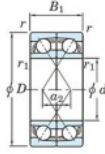

Deep groove ball bearing single row 7232-BDF-FY-JTEKT - 7232-BDF-FY-JTEKT

<https://www.123bearing.ie/bearing-housing/deep-groove-bearing/single-row/7232-bdf-fy-jtekt>

Boundary dimensions

Single row bearings Face to face (FF)

Bearing No.	Boundary dimensions (mm)					Basic load ratings (kN)		Fatigue load limit (kN) C ₀	factor f ₀	Limiting speeds (min ⁻¹) Grease lub.
	d	D	B	r (min)	r1 (min)	C _r	C _{0r}			
7232BDF FY	160	290	96	3	-	482	557	19.2	-	1500

PRODUCT FEATURES

Brand	JTEKT
N° Ean13	3616060653871
Inside diameter	160 mm
Inside diameter	6.299" inch
Outside diameter	290 mm
Outside diameter	11.417" inch
Thickness	96 mm
Thickness	3.78" inch
Limiting speed	1500 rpm
Dynamic load	482 kN
Static load	557 kN
Packaging	1