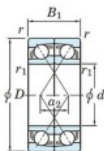

## Deep groove ball bearing single row 7232-DF-FY-JTEKT - 7232-DF-FY-JTEKT

<https://www.123bearing.ie/bearing-housing/deep-groove-bearing/single-row/7232-df-fy-jtekt>

Boundary dimensions

Angular ball bearings Face to face (DF)

Bearing No.	Boundary dimensions(mm)					Basic load ratings(kN)		Fatigue load limit(kN)	factor	Limiting speeds(min-1)
	d	D	B	r1(min)	r2(min)	C <sub>r</sub>	C <sub>0r</sub>	C <sub>u</sub>	f <sub>0</sub>	Grease lub.
7232DF FY	160	290	96	3	-	468	525	18.1	-	2000

## PRODUCT FEATURES

Brand	JTEKT
N° Ean13	3616060653864
Inside diameter	160 mm
Inside diameter	6.299" inch
Outside diameter	290 mm
Outside diameter	11.417" inch
Thickness	96 mm
Thickness	3.78" inch
Limiting speed	2000 rpm
Dynamic load	468 kN
Static load	525 kN
Packaging	1