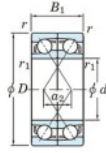

Deep groove ball bearing single row 7330-CDF-FY-JTEKT - 7330-CDF-FY-JTEKT

<https://www.123bearing.ie/bearing-housing/deep-groove-bearing/single-row/7330-cdf-fy-jtekt>

Boundary dimensions

Single Ball Bearings Face to face (DF)

| Bearing No. | Boundary dimensions(mm) | | | | | Basic load ratings(kN) | | Fatigue load limit(kN) | | Limiting speeds(min-1) |
|-------------|-------------------------|-----|-----|---------|---------|------------------------|-----|------------------------|------|------------------------|
| | d | D | B | r1(min) | r1(max) | Cr | Co* | C0 | f0 | |
| 7330CDF FY | 150 | 320 | 130 | 4 | - | 760 | 891 | 30 | 13.7 | 2600 |

PRODUCT FEATURES

| | |
|------------------|---------------|
| Brand | JTEKT |
| N° Ean13 | 3616060653796 |
| Inside diameter | 150 mm |
| Inside diameter | 5.906" inch |
| Outside diameter | 320 mm |
| Outside diameter | 12.598" inch |
| Thickness | 130 mm |
| Thickness | 5.118" inch |
| Limiting speed | 2600 rpm |
| Dynamic load | 760 kN |
| Static load | 891 kN |
| Packaging | 1 |