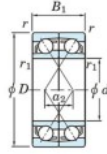

Deep groove ball bearing single row 7330-DF-FY-JTEKT - 7330-DF-FY-JTEKT

<https://www.123bearing.ie/bearing-housing/deep-groove-bearing/single-row/7330-df-fy-jtekt>

Boundary dimensions

Single ball bearings Face to face (DF)

Bearing No.	Boundary dimensions(mm)					Basic load ratings(kN)		Fatigue load factor		Limiting speeds(min-1)
	d	D	B	r1(min)	r1(max)	Cr	C0r	Ca	f0	Grease lub.
7330DF FY	150	320	130	4	-	706	829	27.9	-	1900

PRODUCT FEATURES

Brand	JTEKT
N° Ean13	3616060653789
Inside diameter	150 mm
Outside diameter	320 mm
Thickness	130 mm
Limiting speed	1900 rpm
Dynamic load	706 kN
Static load	829 kN
Packaging	1

contact@123bearing.ie