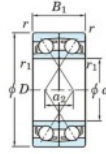

## Deep groove ball bearing single row 7330-BDF-FY-JTEKT - 7330-BDF-FY-JTEKT

<https://www.123bearing.ie/bearing-housing/deep-groove-bearing/single-row/7330-bdf-fy-jtekt>

Boundary dimensions

Two ball bearings Face to face (DF)

Bearing No.	Boundary dimensions(mm)					Basic load ratings(kN)		Fatigue load factor		Limiting speeds(min-1)
	d	D	B	r1(min)	r1(max)	Cr	Cor	C0r	f0	Grease lub.
7330BDF FY	150	320	130	4	-	645	760	25.6	-	1400

## PRODUCT FEATURES

Brand	JTEKT
N° Ean13	3616060653772
Inside diameter	150 mm
Outside diameter	320 mm
Thickness	130 mm
Limiting speed	1400 rpm
Dynamic load	645 kN
Static load	760 kN
Packaging	1

[contact@123bearing.ie](mailto:contact@123bearing.ie)