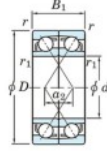

## Deep groove ball bearing single row 7230-BDF-FY-JTEKT - 7230-BDF-FY-JTEKT

<https://www.123bearing.ie/bearing-housing/deep-groove-bearing/single-row/7230-bdf-fy-jtekt>

Boundary dimensions

Single ball bearings Face to face (FF)

Bearing No.	Boundary dimensions(mm)						Basic load ratings(kN)		Fatigue load factor		Limiting speeds(min-1)
	d	D	B	r1(min)	r1(max)	Cr	Cor	Cu	f0	Grease lub.	
7230BDF FY	150	270	90	3	-	456	509	18.1	-	1600	

### PRODUCT FEATURES

Brand	JTEKT
N° Ean13	3616060653741
Inside diameter	150 mm
Inside diameter	5.906" inch
Outside diameter	270 mm
Outside diameter	10.63" inch
Thickness	90 mm
Thickness	3.543" inch
Limiting speed	1600 rpm
Dynamic load	456 kN
Static load	509 kN
Packaging	1