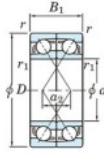

Deep groove ball bearing single row 7930-CDF-FY-JTEKT - 7930-CDF-FY-JTEKT

<https://www.123bearing.ie/bearing-housing/deep-groove-bearing/single-row/7930-cdf-fy-jtekt>

Boundary dimensions

For single row bearings Face to face (FF)

Bearing No.	Boundary dimensions(mm)					Basic load ratings(kN)		Fatigue load factor		Limiting speeds(min-1)
	d	D	B	r1(min)	r1(max)	Cr	C0r	Ca	f0	Grease lub.
7930CDF FY	150	210	56	2	-	241	263	10.9	16.3	3700

PRODUCT FEATURES

Brand	JTEKT
N° Ean13	3616060653697
Inside diameter	150 mm
Inside diameter	5.906" inch
Outside diameter	210 mm
Outside diameter	8.268" inch
Thickness	56 mm
Thickness	2.205" inch
Limiting speed	3700 rpm
Dynamic load	241 kN
Static load	263 kN
Packaging	1