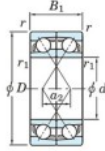

Deep groove ball bearing single row HAR-928-CDF-JTEKT - HAR-928-CDF-JTEKT

<https://www.123bearing.ie/bearing-housing/deep-groove-bearing/single-row/har-928-cdf-jtekt>

Boundary dimensions

Single ball bearings Face to face (FF)

Bearing No.	Boundary dimensions (mm)					Basic load ratings (kN)			Fatigue load factor		Limiting speeds (min-1)
	d	D	B	r (mm)	r1 (mm)	Cr	C0r	Cu	f0	Grease lub.	
HAR928CDF	140	190	48	1.5	-	-	72.4	-	8.8	5100	

PRODUCT FEATURES

Brand	JTEKT
N° Ean13	3616060653567
Inside diameter	140 mm
Inside diameter	5.512" inch
Outside diameter	190 mm
Outside diameter	7.48" inch
Thickness	48 mm
Thickness	1.89" inch
Static load	72.4 kN
Packaging	1