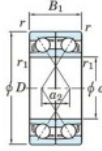

## Deep groove ball bearing single row 7326-CDF-FY-JTEKT - 7326-CDF-FY-JTEKT

<https://www.123bearing.ie/bearing-housing/deep-groove-bearing/single-row/7326-cdf-fy-jtekt>

Boundary dimensions

Single ball bearings Face to face (FF)

Bearing No.	Boundary dimensions(mm)					Basic load ratings(kN)		Fatigue load factor		Limiting speeds(min-1)
	d	D	B	r1(min)	r1(max)	C <sub>r</sub>	C <sub>0r</sub>	f <sub>0</sub>	Grease lub.	
7326CDF FY	130	280	116	4	-	597	629	22.7	13.7	3000

### PRODUCT FEATURES

Brand	JTEKT
N° Ean13	3616060653543
Inside diameter	130 mm
Outside diameter	280 mm
Thickness	116 mm
Limiting speed	3000 rpm
Dynamic load	597 kN
Static load	629 kN
Packaging	1

[contact@123bearing.ie](mailto:contact@123bearing.ie)