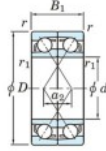

Deep groove ball bearing single row 7226-CDF-FY-JTEKT - 7226-CDF-FY-JTEKT

<https://www.123bearing.ie/bearing-housing/deep-groove-bearing/single-row/7226-cdf-fy-jtekt>

Boundary dimensions

Angular contact bearings Face to face (FF)

Bearing No.	Boundary dimensions (mm)					Basic load ratings (kN)		Fatigue load factor		Limiting speeds (min-1)
	d	D	B	r (mm)	r1 (mm)	Cr	Cor	Cu	f0	Grease lub.
7226CDF FY	130	230	80	3	-	433	428	16,5	14,7	3500

PRODUCT FEATURES

Brand	JTEKT
N° Ean13	3616060653529
Inside diameter	130 mm
Outside diameter	230 mm
Thickness	80 mm
Limiting speed	3500 rpm
Dynamic load	433 kN
Static load	428 kN
Packaging	1

contact@123bearing.ie