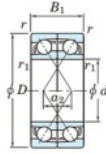

Deep groove ball bearing single row 7026-CDF-FY-JTEKT - 7026-CDF-FY-JTEKT

<https://www.123bearing.ie/bearing-housing/deep-groove-bearing/single-row/7026-cdf-fy-jtekt>

Boundary dimensions

Single ball bearings Face to face (FF)

Bearing No.	Boundary dimensions(mm)					Basic load ratings(kN)		Fatigue load limit(kN)	factor	Limiting speeds(min-1)
	d	D	B	r1(mm)	r2(mm)	Cr	Cor			
7026CDF FY	130	200	66	2	-	262	274	11.9	15.9	3900

PRODUCT FEATURES