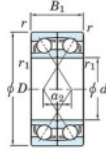

## Deep groove ball bearing single row 7926-CDF-FY-JTEKT - 7926-CDF-FY-JTEKT

<https://www.123bearing.ie/bearing-housing/deep-groove-bearing/single-row/7926-cdf-fy-jtekt>

Boundary dimensions

Angular ball bearings Face to face (DF)

| Bearing No. | Boundary dimensions(mm) |     |    |         |         | Basic load ratings(kN) |     | Fatigue load factor |      | Limiting speeds(min-1)<br>Grease lub. |
|-------------|-------------------------|-----|----|---------|---------|------------------------|-----|---------------------|------|---------------------------------------|
|             | d                       | D   | B  | r1(min) | r1(max) | Cr                     | Cor | Cu                  | f0   |                                       |
| 7926CDF FY  | 130                     | 180 | 48 | 1.5     | -       | 177                    | 200 | 8.45                | 16.4 | 4300                                  |

### PRODUCT FEATURES

|                  |               |
|------------------|---------------|
| Brand            | JTEKT         |
| N° Ean13         | 3616060653451 |
| Inside diameter  | 130 mm        |
| Outside diameter | 180 mm        |
| Thickness        | 48 mm         |
| Limiting speed   | 4300 rpm      |
| Dynamic load     | 177 kN        |
| Static load      | 200 kN        |
| Packaging        | 1             |