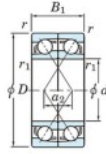

Deep groove ball bearing single row 7324-DF-FY-JTEKT - 7324-DF-FY-JTEKT

<https://www.123bearing.ie/bearing-housing/deep-groove-bearing/single-row/7324-df-fy-jtekt>

Boundary dimensions

Single ball bearings Face to face (FF)

Bearing No.	Boundary dimensions(mm)					Basic load ratings(kN)		Fatigue load factor		Limiting speeds(min-1)
	d	D	B	r1(min)	r1(max)	Cr	Cor	fs	f0	Grease lub.
7324DF FY	120	260	110	3	-	500	504	18.9	-	2400

PRODUCT FEATURES

Brand	JTEKT
N° Ean13	3616060653420
Inside diameter	120 mm
Outside diameter	260 mm
Thickness	110 mm
Limiting speed	2400 rpm
Dynamic load	500 kN
Static load	504 kN
Packaging	1

contact@123bearing.ie