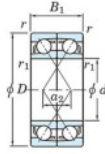

Deep groove ball bearing single row 7224-CDF-FY-JTEKT - 7224-CDF-FY-JTEKT

<https://www.123bearing.ie/bearing-housing/deep-groove-bearing/single-row/7224-cdf-fy-jtekt>

Boundary dimensions

Wider ball bearings Face to face (FF)

Bearing No.	Boundary dimensions(mm)					Basic load ratings(kN)		Fatigue load factor		Limiting speeds(min-1)
	d	D	B	r1(min)	r1(max)	C _{0r}	C _{0r}	f ₀	f ₀	Grease Lub
7224CDF FY	120	215	80	2.1	-	385	359	17.9	14.6	3800

PRODUCT FEATURES

Brand	JTEKT
N° Ean13	3616060653406
Inside diameter	120 mm
Outside diameter	215 mm
Thickness	80 mm
Limiting speed	3800 rpm
Dynamic load	385 kN
Static load	359 kN
Packaging	1

contact@123bearing.ie