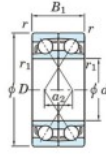

Deep groove ball bearing single row 7024-DF-FY-JTEKT - 7024-DF-FY-JTEKT

<https://www.123bearing.ie/bearing-housing/deep-groove-bearing/single-row/7024-df-fy-jtekt>

Boundary dimensions

Single row bearings Face to face (DF)

Bearing No.	Boundary dimensions(mm)					Basic load ratings(kN)		Fatigue load limit(kN)	factor	Limiting speeds(min-1)
	d	D	B	r1(min)	r1(max)	Cr	Cor			
7024DF FY	120	180	56	2	-	196	206	9	-	3100

PRODUCT FEATURES

Brand	JTEKT
N° Ean13	3616060653369
Inside diameter	120 mm
Inside diameter	4.724" inch
Outside diameter	180 mm
Outside diameter	7.087" inch
Thickness	56 mm
Thickness	2.205" inch
Limiting speed	3100 rpm
Dynamic load	196 kN
Static load	206 kN
Packaging	1