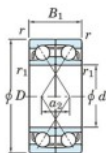

Deep groove ball bearing single row 7024-BDF-FY-JTEKT - 7024-BDF-FY-JTEKT

<https://www.123bearing.ie/bearing-housing/deep-groove-bearing/single-row/7024-bdf-fy-jtekt>

Boundary dimensions

Single ball bearings Face to face (FF)

Bearing No.	Boundary dimensions(mm)					Basic load ratings(kN)		Fatigue load factor		Limiting speeds(min-1)
	d	D	B	r1(min)	r1(max)	Cr	Cor	f0	f0	Grease lub.
7024BDF FY	120	180	56	2	-	176	186	7.85	-	2300

PRODUCT FEATURES

Brand	JTEKT
N° Ean13	3616060653352
Inside diameter	120 mm
Outside diameter	180 mm
Thickness	56 mm
Limiting speed	2300 rpm
Dynamic load	176 kN
Static load	186 kN
Packaging	1

contact@123bearing.ie