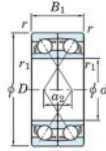

## Deep groove ball bearing single row 7022-CDF-FY-JTEKT - 7022-CDF-FY-JTEKT

<https://www.123bearing.ie/bearing-housing/deep-groove-bearing/single-row/7022-cdf-fy-jtekt>

Boundary dimensions

Single ball bearings Face to face (DF)

| Bearing No. | Boundary dimensions(mm) |     |    |         |         | Basic load ratings(kN) |     | Fatigue load factor |      | Limiting speeds(min-1) |
|-------------|-------------------------|-----|----|---------|---------|------------------------|-----|---------------------|------|------------------------|
|             | d                       | D   | B  | r1(min) | r1(max) | Cr                     | C0r | Cu                  | f0   | Grease lub.            |
| 7022CDF FY  | 110                     | 170 | 56 | 2       | -       | 205                    | 203 | 9.7                 | 15.7 | 4600                   |

## PRODUCT FEATURES

|                  |               |
|------------------|---------------|
| Brand            | JTEKT         |
| N° Ean13         | 3616060653253 |
| Inside diameter  | 110 mm        |
| Outside diameter | 170 mm        |
| Thickness        | 56 mm         |
| Limiting speed   | 4600 rpm      |
| Dynamic load     | 205 kN        |
| Static load      | 203 kN        |
| Packaging        | 1             |