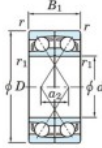

Deep groove ball bearing single row 7921-CDF-FY-JTEKT - 7921-CDF-FY-JTEKT

<https://www.123bearing.ie/bearing-housing/deep-groove-bearing/single-row/7921-cdf-fy-jtekt>

Boundary dimensions

Angular ball bearings Face to face (DF)

Bearing No.	Boundary dimensions (mm)					Basic load ratings (kN)		Fatigue load factor		Limiting speeds (min ⁻¹)
	d	D	B	r (min)	r1 (min)	Cr	C0r	Cu	P0	Grease lub.
7921CDF FY	105	145	40	1.1	-	115	123	5.75	16.4	5300

PRODUCT FEATURES

Brand	JTEKT
N° Ean13	3616060653093
Inside diameter	105 mm
Outside diameter	145 mm
Thickness	40 mm
Limiting speed	5300 rpm
Dynamic load	115 kN
Static load	123 kN
Packaging	1

contact@123bearing.ie