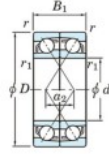

Deep groove ball bearing single row 7220-CDF-FY-JTEKT - 7220-CDF-FY-JTEKT

<https://www.123bearing.ie/bearing-housing/deep-groove-bearing/single-row/7220-cdf-fy-jtekt>

Boundary dimensions

Shoulder ball bearings Face to face (FF)

Bearing No.	Boundary dimensions (mm)					Basic load ratings (kN)		Fatigue load factor		Limiting speeds (min ⁻¹)
	d	D	B	r (min)	r1 (min)	Cr	Cor	f0	f0	Grease lub.
7220CDF FY	100	180	68	2.1	-	303	254	13.9	14.6	4600

PRODUCT FEATURES

Brand	JTEKT
N° Ean13	3616060653048
Inside diameter	100 mm
Outside diameter	180 mm
Thickness	68 mm
Limiting speed	4600 rpm
Dynamic load	303 kN
Static load	254 kN
Packaging	1

contact@123bearing.ie