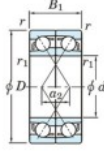

Deep groove ball bearing single row 7920-CDF-FY-JTEKT - 7920-CDF-FY-JTEKT

<https://www.123bearing.ie/bearing-housing/deep-groove-bearing/single-row/7920-cdf-fy-jtekt>

Boundary dimensions

Angular ball bearings Face to face (DF)

Bearing No.	Boundary dimensions(mm)					Basic load ratings(kN)		Fatigue load factor		Limiting speeds(min-1)
	d	D	B	r1(min)	r2(min)	C _r	C _{0r}	f ₀	f ₀	Grease lub.
7920CDF FY	100	140	40	1.1	-	113	117	5.65	16.3	5500

PRODUCT FEATURES

Brand	JTEKT
N° Ean13	3616060652973
Inside diameter	100 mm
Inside diameter	3.937" inch
Outside diameter	140 mm
Outside diameter	5.512" inch
Thickness	40 mm
Thickness	1.575" inch
Limiting speed	5500 rpm
Dynamic load	113 kN
Static load	117 kN
Packaging	1