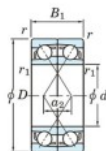

Deep groove ball bearing single row 7219-DF-FY-JTEKT - 7219-DF-FY-JTEKT

<https://www.123bearing.ie/bearing-housing/deep-groove-bearing/single-row/7219-df-fy-jtekt>

Boundary dimensions

Single ball bearings Face to face (DF)

Bearing No.	Boundary dimensions(mm)					Basic load ratings(kN)		Fatigue load limit(kN) C _u	factor f ₀	Limiting speeds(min-1) Grease lub.
	d	D	B	r1(mm)	r2(mm)	C _r	C _{0r}			
7219DF FY	95	170	64	2.1	-	248	207	11	-	3500

PRODUCT FEATURES

Brand	JTEKT
N° Ean13	3616060652904
Inside diameter	95 mm
Outside diameter	170 mm
Thickness	64 mm
Limiting speed	3500 rpm
Dynamic load	248 kN
Static load	207 kN
Packaging	1

contact@123bearing.ie