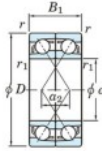

Deep groove ball bearing single row 7418-DF-FY-JTEKT - 7418-DF-FY-JTEKT

<https://www.123bearing.ie/bearing-housing/deep-groove-bearing/single-row/7418-df-fy-jtekt>

Boundary dimensions

Single row bearings Face to face (DF)

Bearing No.	Boundary dimensions(mm)					Basic load ratings(kN)		Fatigue load factor		Limiting speeds(min-1)
	d	D	B	r1(min)	r1(max)	Cr	C0r	Ca	f0	Grease lub.
7418DF FY	90	225	108	4	-	439	393	16.2	-	2100

PRODUCT FEATURES

Brand	JTEKT
N° Ean13	3616060652836
Inside diameter	90 mm
Outside diameter	225 mm
Thickness	108 mm
Limiting speed	2100 rpm
Dynamic load	439 kN
Static load	393 kN
Packaging	1

contact@123bearing.ie