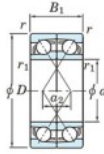

Deep groove ball bearing single row 7218-BDF-FY-JTEKT - 7218-BDF-FY-JTEKT

<https://www.123bearing.ie/bearing-housing/deep-groove-bearing/single-row/7218-bdf-fy-jtekt>

Boundary dimensions

Angular ball bearings Face to face (DF)

Bearing No.	Boundary dimensions(mm)					Basic load ratings(kN)		Fatigue load factor		Limiting speeds(min-1)
	d	D	B	r1(min)	r2(min)	Cr	Cor	f0	Grease lub.	
7218BDF FY	90	160	60	2	-	207	176	9.15	-	2800

PRODUCT FEATURES