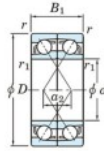

## Deep groove ball bearing single row 7217-BDF-FY-JTEKT - 7217-BDF-FY-JTEKT

<https://www.123bearing.ie/bearing-housing/deep-groove-bearing/single-row/7217-bdf-fy-jtekt>

Boundary dimensions

(Single row bearings Face to face (FF))

Bearing No.	Boundary dimensions(mm)					Basic load ratings(kN)		Fatigue load factor		Limiting speeds(min-1)
	d	D	B	r1(min)	r1(max)	Cr	Cor	Ca	f0	Grease lub.
7217BDF FY	85	150	56	2	-	181	152	8,15	-	3000

### PRODUCT FEATURES

Brand	JTEKT
N° Ean13	3616060652614
Inside diameter	85 mm
Outside diameter	150 mm
Thickness	56 mm
Limiting speed	3000 rpm
Dynamic load	181 kN
Static load	152 kN
Packaging	1

[contact@123bearing.ie](mailto:contact@123bearing.ie)