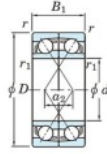

Deep groove ball bearing single row 7415-DF-FY-JTEKT - 7415-DF-FY-JTEKT

<https://www.123bearing.ie/bearing-housing/deep-groove-bearing/single-row/7415-df-fy-jtekt>

Boundary dimensions

Single ball bearings Face to face (DF)

Bearing No.	Boundary dimensions(mm)					Basic load ratings(kN)		Fatigue load limit(kN)	factor	Limiting speeds(min-1)
	d	D	B	r1(min)	r1(max)	Cr	Cor	C0r	f0	Grease lub.
7415DF FY	75	190	90	3	-	348	282	12.6	-	2500

PRODUCT FEATURES

Brand	JTEKT
N° Ean13	3616060652379
Inside diameter	75 mm
Outside diameter	190 mm
Thickness	90 mm
Limiting speed	2500 rpm
Dynamic load	348 kN
Static load	282 kN
Packaging	1

contact@123bearing.ie