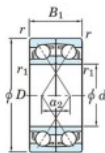

Deep groove ball bearing single row 7315-BDF-FY-JTEKT - 7315-BDF-FY-JTEKT

<https://www.123bearing.ie/bearing-housing/deep-groove-bearing/single-row/7315-bdf-fy-jtekt>

Boundary dimensions

Single ball bearings Face to face (FF)

Bearing No.	Boundary dimensions(mm)					Basic load ratings(kN)		Fatigue load factor		Limiting speeds(min-1)
	d	D	B	r1(min)	r1(max)	Cr	Cor	C0r	f0	Grease Lub.
7315BDF FY	75	160	74	2.1	-	239	178	10.7	-	3000

PRODUCT FEATURES

Brand	JTEKT
N° Ean13	3616060652331
Inside diameter	75 mm
Inside diameter	2.953" inch
Outside diameter	160 mm
Outside diameter	6.299" inch
Thickness	74 mm
Thickness	2.913" inch
Limiting speed	3000 rpm
Dynamic load	239 kN
Static load	178 kN
Packaging	1