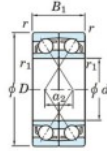

## Deep groove ball bearing single row 7215-CDF-FY-JTEKT - 7215-CDF-FY-JTEKT

<https://www.123bearing.ie/bearing-housing/deep-groove-bearing/single-row/7215-cdf-fy-jtekt>

Boundary dimensions

Wider ball bearings Face to face (FF)

Bearing No.	Boundary dimensions(mm)					Basic load ratings(kN)		Fatigue load factor		Limiting speeds(min-1)
	d	D	B	r1(min)	r1(max)	Cr	Cor	C0	P0	Grease lub.
7215CDF FY	75	130	50	1.5	-	175	141	8.95	14.6	6400

## PRODUCT FEATURES

Brand	JTEKT
N° Ean13	3616060652324
Inside diameter	75 mm
Outside diameter	130 mm
Thickness	50 mm
Limiting speed	6400 rpm
Dynamic load	175 kN
Static load	141 kN
Packaging	1

[contact@123bearing.ie](mailto:contact@123bearing.ie)