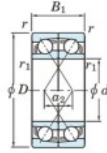

Deep groove ball bearing single row 7215-DF-FY-JTEKT - 7215-DF-FY-JTEKT

<https://www.123bearing.ie/bearing-housing/deep-groove-bearing/single-row/7215-df-fy-jtekt>

Boundary dimensions

Single ball bearings Face to face (DF)

Bearing No.	Boundary dimensions(mm)					Basic load ratings(kN)		Fatigue load limit(kN)	factor	Limiting speeds(min-1)
	d	D	B	r (min)	r1 (min)	Cr	C0r	C0r	f0	Grease lub.
7215DF FY	75	130	50	1.5	-	161	130	7.9	-	4600

PRODUCT FEATURES

Brand	JTEKT
N° Ean13	3616060652300
Inside diameter	75 mm
Inside diameter	2.953" inch
Outside diameter	130 mm
Outside diameter	5.118" inch
Thickness	50 mm
Thickness	1.969" inch
Limiting speed	4600 rpm
Dynamic load	161 kN
Static load	130 kN
Packaging	1