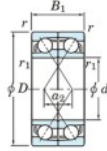

## Deep groove ball bearing single row 7015-BDF-JTEKT - 7015-BDF-JTEKT

<https://www.123bearing.ie/bearing-housing/deep-groove-bearing/single-row/7015-bdf-jtekt>

Boundary dimensions

Single ball bearings Face to face (FF)

| Bearing No. | Boundary dimensions(mm) |     |    |         |         | Basic load ratings(kN) |      | Fatigue load factor |    | Limiting speeds(min-1) |
|-------------|-------------------------|-----|----|---------|---------|------------------------|------|---------------------|----|------------------------|
|             | d                       | D   | B  | r1(min) | r1(max) | Cr                     | Cor  | C0                  | f0 | Grease lub             |
| 7015BDF FY  | 75                      | 115 | 40 | 1.1     | -       | 79.3                   | 75.2 | 3.95                | -  | 3800                   |

## PRODUCT FEATURES

|                  |               |
|------------------|---------------|
| Brand            | JTEKT         |
| N° Ean13         | 3616060652256 |
| Inside diameter  | 75 mm         |
| Outside diameter | 115 mm        |
| Thickness        | 40 mm         |
| Limiting speed   | 3800 rpm      |
| Dynamic load     | 79.3 kN       |
| Static load      | 75.2 kN       |
| Packaging        | 1             |