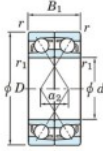

Deep groove ball bearing single row 7414-DF-FY-JTEKT - 7414-DF-FY-JTEKT

<https://www.123bearing.ie/bearing-housing/deep-groove-bearing/single-row/7414-df-fy-jtekt>

Boundary dimensions

Angular ball bearings Face to face (DF)

Bearing No.	Boundary dimensions(mm)					Basic load ratings(kN)		Fatigue load factor		Limiting speeds(min-1)
	d	D	B	r (mm)	r1 (mm)	Cr	C0r	Cu	f0	Grease lub.
7414DF FY	70	180	84	3	-	303	230	10.6	-	2700

PRODUCT FEATURES

Brand	JTEKT
N° Ean13	3616060652218
Inside diameter	70 mm
Inside diameter	2.756" inch
Outside diameter	180 mm
Outside diameter	7.087" inch
Thickness	84 mm
Thickness	3.307" inch
Limiting speed	2700 rpm
Dynamic load	303 kN
Static load	230 kN
Packaging	1