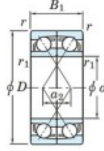

Deep groove ball bearing single row 7213-BDF-FY-JTEKT - 7213-BDF-FY-JTEKT

<https://www.123bearing.ie/bearing-housing/deep-groove-bearing/single-row/7213-bdf-fy-jtekt>

Boundary dimensions

Single row bearings Face to face (FF)

Bearing No.	Boundary dimensions(mm)					Basic load ratings(kN)		Fatigue load factor		Limiting speeds(min-1)
	d	D	B	r1(min)	r1(max)	Cr	Cor	Cu	F0	Grease lub.
7213BDF FY	65	120	46	1.5	-	124	98.7	5.8	-	3900

PRODUCT FEATURES

Brand	JTEKT
N° Ean13	3616060652003
Inside diameter	65 mm
Outside diameter	120 mm
Thickness	46 mm
Limiting speed	3900 rpm
Dynamic load	124 kN
Static load	98.7 kN
Packaging	1

contact@123bearing.ie