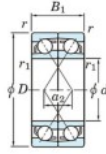

Deep groove ball bearing single row 7013-BDF-FY-JTEKT - 7013-BDF-FY-JTEKT

<https://www.123bearing.ie/bearing-housing/deep-groove-bearing/single-row/7013-bdf-fy-jtekt>

Boundary dimensions

Single row bearings Face to face (FF)

Bearing No.	Boundary dimensions(mm)					Basic load ratings(kN)		Fatigue load limit(kN)	factor	Limiting speeds(min-1)
	d	D	B	r1(min)	r1(max)	Cr	C0r	C0r	f0	Grease lub.
7013BDF FY	65	100	36	1.1	-	61.2	56.6	2.95	-	4300

PRODUCT FEATURES

Brand	JTEKT
N° Ean13	3616060651976
Inside diameter	65 mm
Inside diameter	2.559" inch
Outside diameter	100 mm
Outside diameter	3.937" inch
Thickness	36 mm
Thickness	1.417" inch
Limiting speed	4300 rpm
Dynamic load	61.2 kN
Static load	56.6 kN
Packaging	1