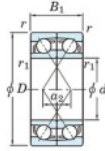

## Deep groove ball bearing single row 7913-CDF-JTEKT - 7913-CDF-JTEKT

<https://www.123bearing.ie/bearing-housing/deep-groove-bearing/single-row/7913-cdf-jtekt>

Boundary dimensions

Single row bearings Face to face (FF)

Bearing No.	Boundary dimensions (mm)					Basic load ratings (kN)		Fatigue load factor		Limiting speeds (min-1)
	d	D	B	r (min)	r1 (min)	C <sub>r</sub>	C <sub>0r</sub>	C <sub>u</sub>	f <sub>0</sub>	Grease lub.
7913CDF FY	65	90	26	1	-	42.2	42.3	2.2	16.5	8600

## PRODUCT FEATURES

Brand	JTEKT
N° Ean13	3616060651952
Inside diameter	65 mm
Outside diameter	90 mm
Thickness	26 mm
Limiting speed	8600 rpm
Dynamic load	42.2 kN
Static load	42.3 kN
Packaging	1

[contact@123bearing.ie](mailto:contact@123bearing.ie)