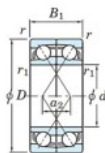

## Deep groove ball bearing single row 7312-DF-FY-JTEKT - 7312-DF-FY-JTEKT

<https://www.123bearing.ie/bearing-housing/deep-groove-bearing/single-row/7312-df-fy-jtekt>

Boundary dimensions

Single row bearings Face to face (DF)

Bearing No.	Boundary dimensions (mm)					Basic load ratings (kN)		Fatigue load factor		Limiting speeds (min-1)
	d	D	B	r1 (min)	r2 (min)	C <sub>r</sub>	C <sub>0r</sub>	f <sub>0</sub>	Grease lub.	
7312DF FY	60	130	62	2.1	-	188	131	9.15	-	5000

## PRODUCT FEATURES

Brand	JTEKT
N° Ean13	3616060651907
Inside diameter	60 mm
Outside diameter	130 mm
Thickness	62 mm
Limiting speed	5000 rpm
Dynamic load	188 kN
Static load	131 kN
Packaging	1

[contact@123bearing.ie](mailto:contact@123bearing.ie)