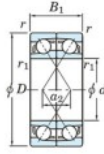

## Deep groove ball bearing single row 7212-BDF-FY-JTEKT - 7212-BDF-FY-JTEKT

<https://www.123bearing.ie/bearing-housing/deep-groove-bearing/single-row/7212-bdf-fy-jtekt>

Boundary dimensions

For single ball bearings Face to face (FF)

Bearing No.	Boundary dimensions(mm)					Basic load ratings(kN)		Fatigue load limit(kN)	factor	Limiting speeds(min-1)
	d	D	B	r1(min)	r1(max)	Cr	Cor	Cu	f0	Grease lub.
7212BDF FY	60	110	44	1.5	-	108	83.3	4.9	-	4100

## PRODUCT FEATURES

Brand	JTEKT
N° Ean13	3616060651860
Inside diameter	60 mm
Outside diameter	110 mm
Thickness	44 mm
Limiting speed	4100 rpm
Dynamic load	108 kN
Static load	83.3 kN
Packaging	1

[contact@123bearing.ie](mailto:contact@123bearing.ie)