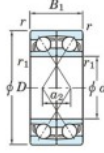

## Deep groove ball bearing single row 7311-CDF-FY-JTEKT - 7311-CDF-FY-JTEKT

<https://www.123bearing.ie/bearing-housing/deep-groove-bearing/single-row/7311-cdf-fy-jtekt>

Boundary dimensions

Angular ball bearings Face to face (DF)

Bearing No.	Boundary dimensions (mm)					Basic load ratings (kN)		Fatigue load factor		Limiting speeds (min <sup>-1</sup> )
	d	D	B	r (min)	r1 (min)	Cr	Cor	f0	f0	Grease lub.
7311DF FY	55	120	58	2	-	164	113	7.9	-	5400

## PRODUCT FEATURES

Brand	JTEKT
N° Ean13	3616060651778
Inside diameter	55 mm
Outside diameter	120 mm
Thickness	58 mm
Limiting speed	7400 rpm
Dynamic load	176 kN
Static load	121 kN
Packaging	1

[contact@123bearing.ie](mailto:contact@123bearing.ie)